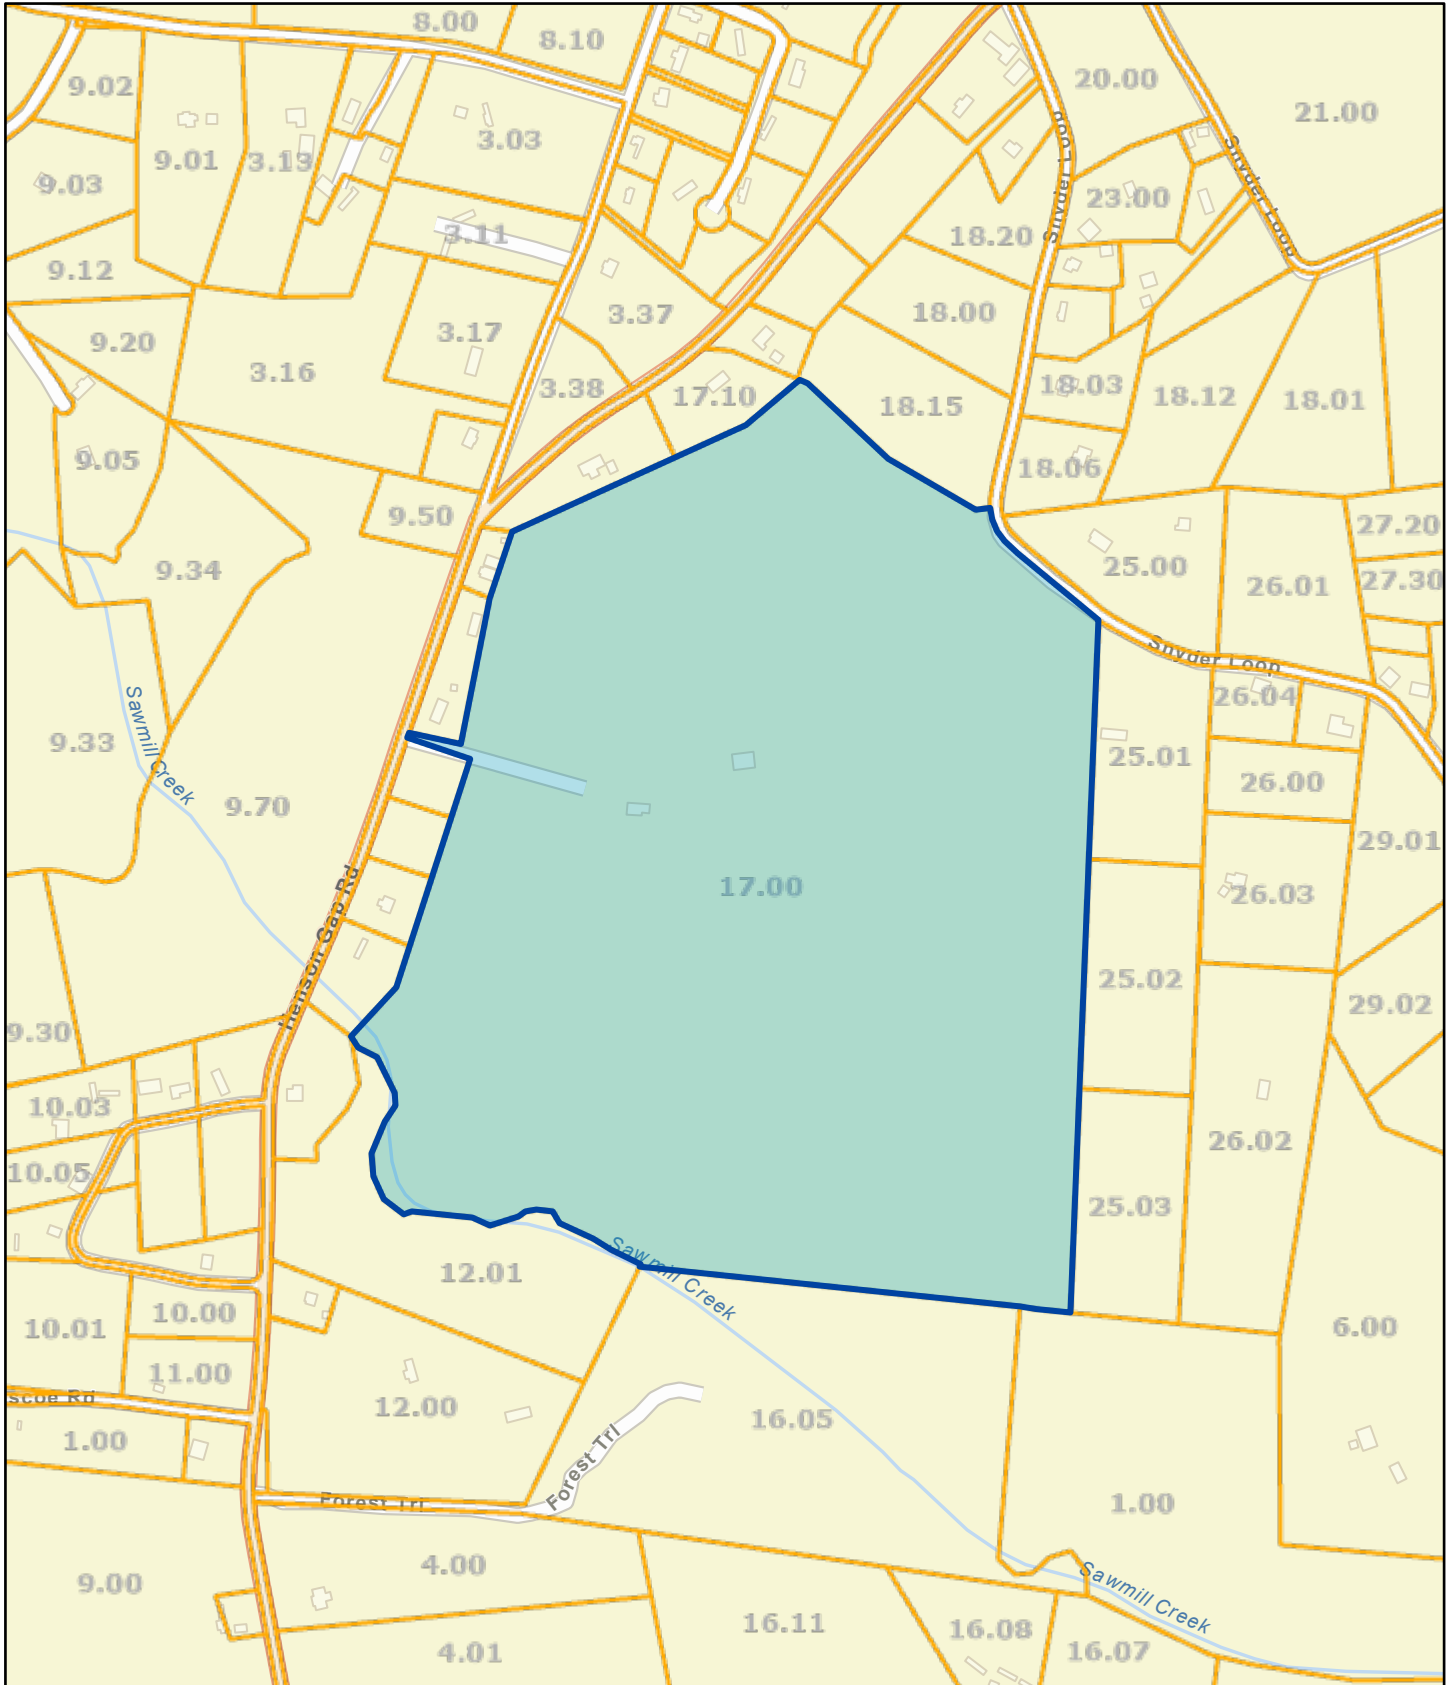

Sequatchie County - Parcel: 056 017.00

Date: August 28, 2023

County: Sequatchie
Owner: GRANT HERMAN HEIRS
Address: H GRANT RD 110
Parcel Number: 056 017.00
Deeded Acreage: 0
Calculated Acreage: 119.42
Date of TDOT Imagery: 2018
Date of Vexcel Imagery: 2021

1:9,028
0 0.05 0.1 0.2 mi
0 0.1 0.2 0.4 km
Esri Community Maps Contributors, Tennessee STS GIS, © OpenStreetMap, Microsoft, Esri, HERE, Garmin, SafeGraph, GeoTechnologies, Inc, METI/ NASA, USGS, EPA, NPS, US Census Bureau, USDA, State of Tennessee, Comptroller of the Treasury

The property lines are compiled from information maintained by your local county Assessor's office but are not conclusive evidence of property ownership in any court of law.